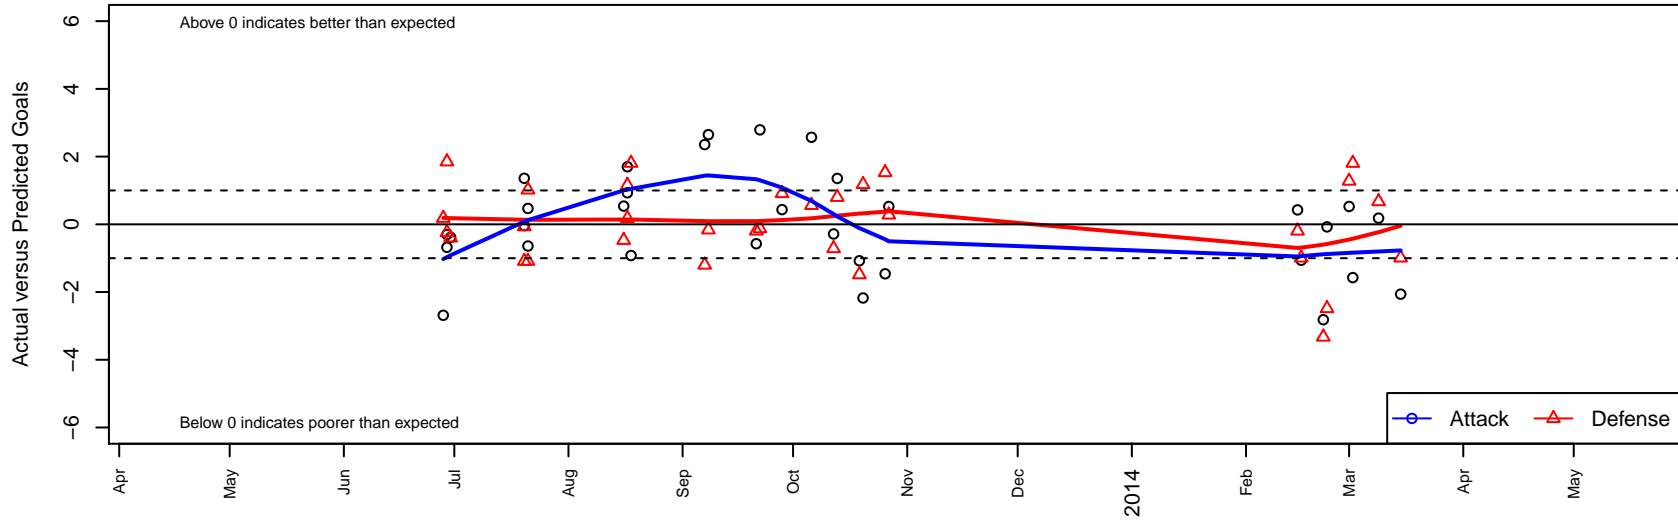

Pacific FC Blue B01

Dots are actual minus expected GF (blue circles) and GA (red triangles).
Blue line is smoothed change in attack strength. Red is smoothed change in defense strength.